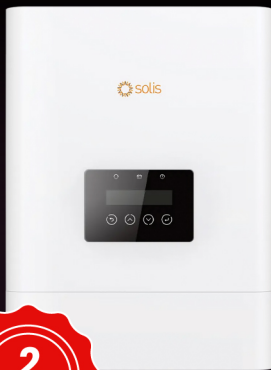

THINK ENERGY

ACDC
EXPRESS
EVERYTHING ELECTRICAL

FUEL YOUR POWER, KEEP SAVING!

PREMIUM SOLAR COMBOS

OFF-GRID SOLAR COMBO

solis

GREENRICH

S6-E01P5K-48-P

LOW VOLTAGE | 5KW | 1PH | 48VDC
PV Input: 6500W Max
1 MPPT | 500VDC

GR-UP6100-6.1KWH

6.1kWh 119Ah 51.2VDC
Rack Mount LiFePO4 Battery

NOW ONLY
R20,748⁰⁰ EX VAT

R23,860.20 Incl VAT

HYBRID SOLAR COMBO

solis

GREENRICH

S6-EHIP6K-L-PLUS

6KW | 1PH | 48VDC
PV Input: 12000W Max
2 MPPT

GR-UP6100-6.1KWH

6.1kWh 119Ah 51.2VDC
Rack Mount LiFePO4 Battery

NOW ONLY
R27,729⁰⁰ EX VAT

R31,888.35 Incl VAT

Due to our policy of continuous improvement we reserve the right of modifying specifications and appearance. All Prices are VAT inclusive and are subject to availability . While stocks last E&OE. Images may vary from actual products.