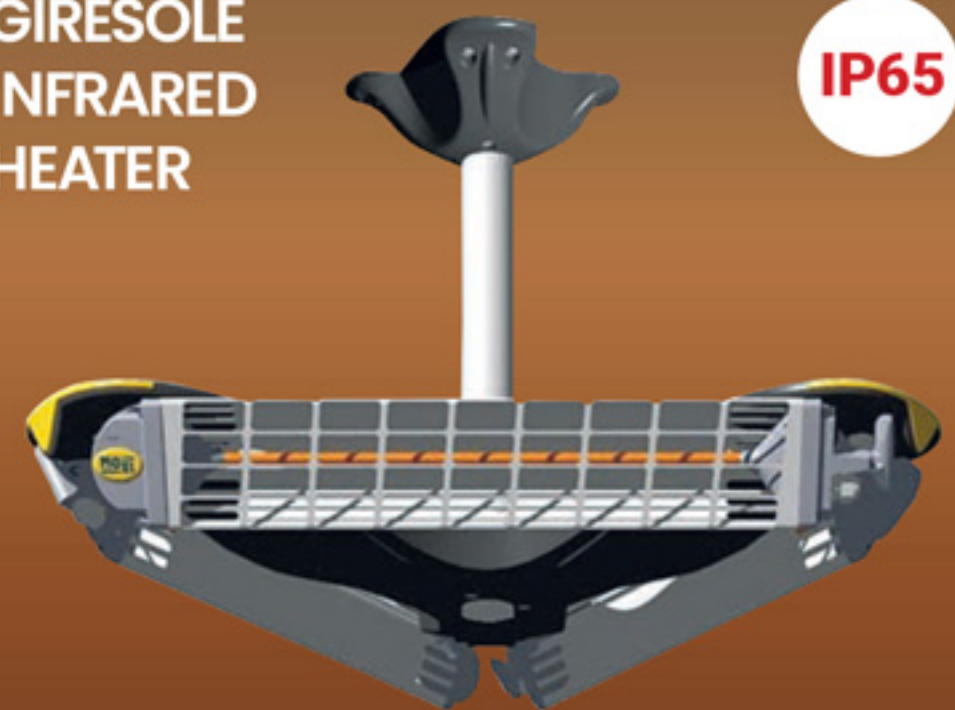

### SLIM & AFFORDABLE INFRARED HEATER

**XD-Y-2000W**

- 2000W | 16m<sup>2</sup>
- Instant Heating
- Short Wave
- Remote Control

**R1,207<sup>89</sup>**

R1,389.07 Vat Incl

**IP65**

### INFRARED HEATER

**FLOOR STANDING**

**M-769P**

**IP65**

- 3 x 1200W
- 12-18m<sup>2</sup> Coverage
- c/w 2.35m pole & base

**R11,024<sup>63</sup>**

R12,678.32 Vat Incl

c/w independant switch for each heater

### GIRESOLE INFRARED HEATER

**IP65**

**CEILING MOUNT**

**M-769S**

**R6,199<sup>01</sup>**

R7,128.86 Vat Incl

- 2000W | 16-32m<sup>2</sup>
- Waterproof
- Short Wave
- 24hr Timer Control

IP65