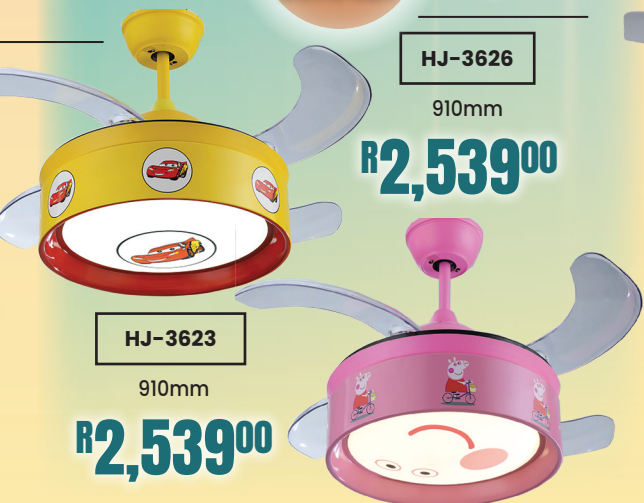

1080mm

R2,489⁰⁰

LITTLE DREAMER COMFORT

HJ-3503

910mm

R2,539⁰⁰

HJ-3623

910mm