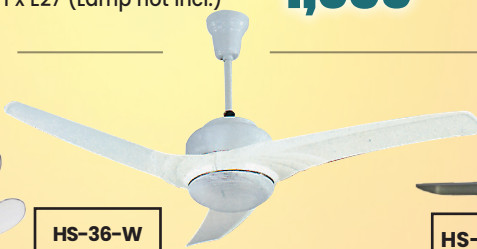

WHITE WITH GOLD FINISH

HS-5301-L

4 Blades | 48" (1220mm)

1 x E27 (Lamp not incl.)

R1,859⁰⁰

HS-5301

R1,739⁰⁰

4 Blades | 48" (1220mm)