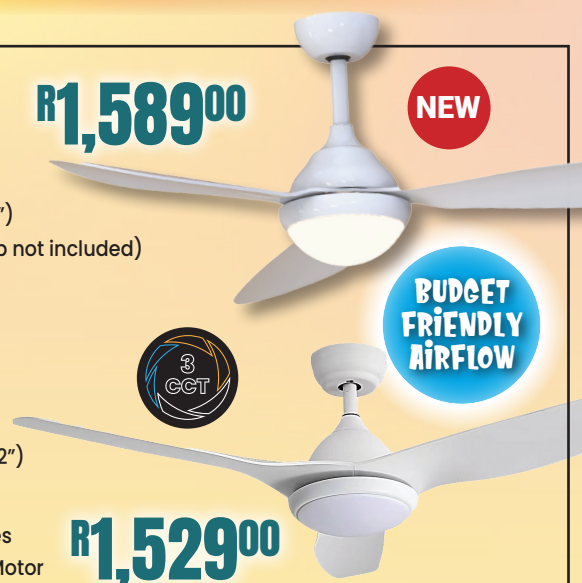

Lighting

Solar

Backup Power

Switchgear

Sockets & Switches

Tools

Industrial Solutions