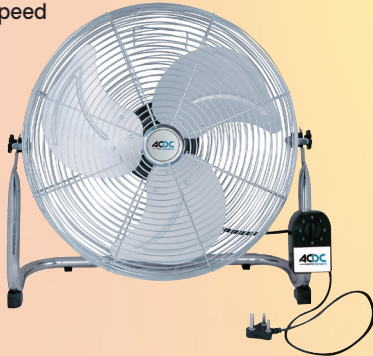

KDT-18 R11,649⁰⁰

18000m³/h | 550W

KDT-22 R12,489⁰⁰

22000m³/h | 1100W

Industrial Fans

- 3 Speed

Floor standing | No Oscillation

CH-V18 18" R999⁰⁰