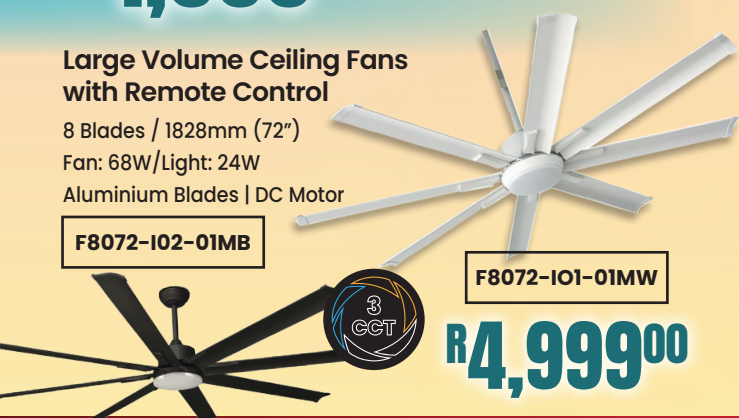

KEEP YOUR COOL BRU!

CHILL FACTOR ACTIVATED!

Economical Ceiling Fans

3 Blades / 1066mm (42") | Fan: 35W/Light: 18W
Remote Control | ABS Blades | DC Motor

F3042-A09-01MW **NEW**

F3042-A09-02MB **R1,239⁰⁰**

Designer Ceiling Fans

5 Blades / 1524mm (60")
Fan: 55W/Light: 24W | Remote control
ABS Blades | DC Motor

SH04-*

R1,999⁰⁰

Large Volume Ceiling Fans with Remote Control

8 Blades / 1828mm (72")
Fan: 68W/Light: 24W
Aluminium Blades | DC Motor

F8072-IO2-01MB

F8072-IO1-01MW **R4,999⁰⁰**

Mini Ceiling Fans

3 Blades / 915mm (36")
Fan: 35W / Light: 22W
Remote Control
ABS Blades | DC Motor

NEW

SMART COOOLING CHOICE

FS11001P-3-36-WH

FS11001P-3-36-GD